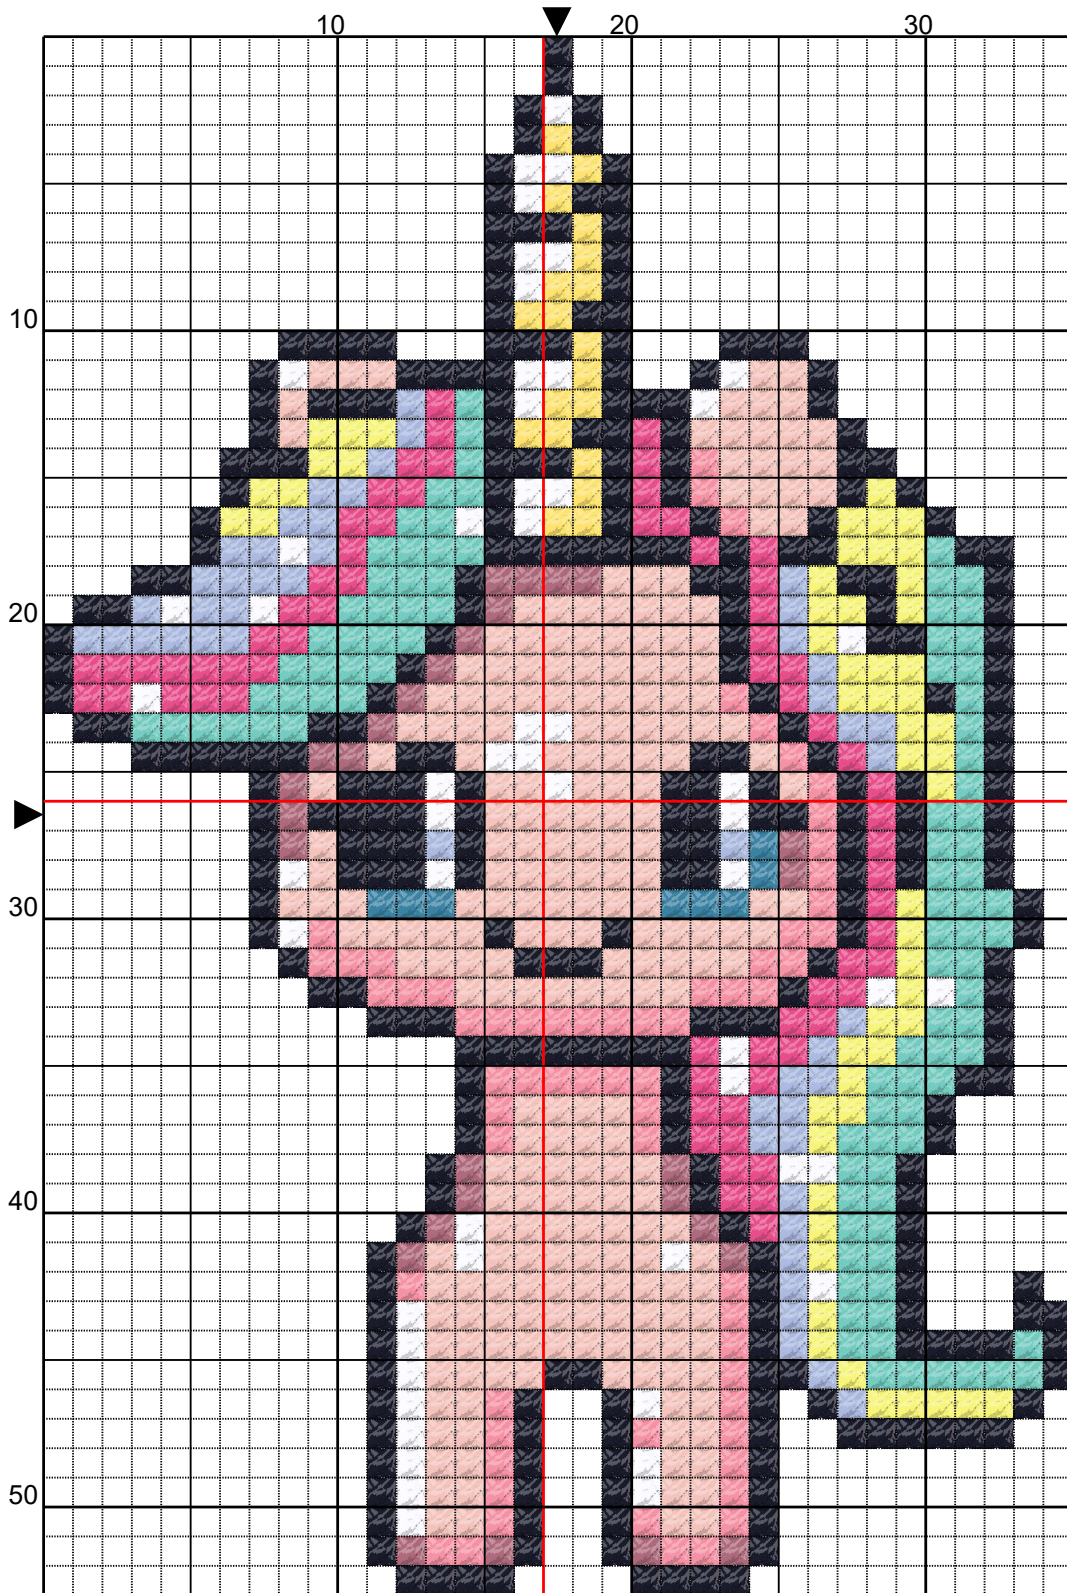

Whimsical Rainbow Haired Unicorn

A	DMC B5200	B	DMC 939	C	DMC 603	D	DMC 727	E	DMC 225
F	DMC 964	G	DMC 316	H	DMC 445	I	DMC 3326	J	DMC 3747
K	DMC 518								

Whimsical Rainbow Haired Unicorn

- | | | | | | | | | | |
|--|-----------|--|---------|--|---------|--|----------|--|----------|
| | DMC B5200 | | DMC 939 | | DMC 603 | | DMC 727 | | DMC 225 |
| | DMC 964 | | DMC 316 | | DMC 445 | | DMC 3326 | | DMC 3747 |
| | DMC 518 | | | | | | | | |

Copyright

©StitchDelve.com
14 ct 35x53 Stitches (6.3 x 9.6 cm) (2.5 x 3.8 in.)
Whimsical Rainbow Haired Unicorn

A DMCB5200
D DMC727
G DMC316
J DMC3747

B DMC939
E DMC225
H DMC445
K DMC518

C DMC603
F DMC964
I DMC3326