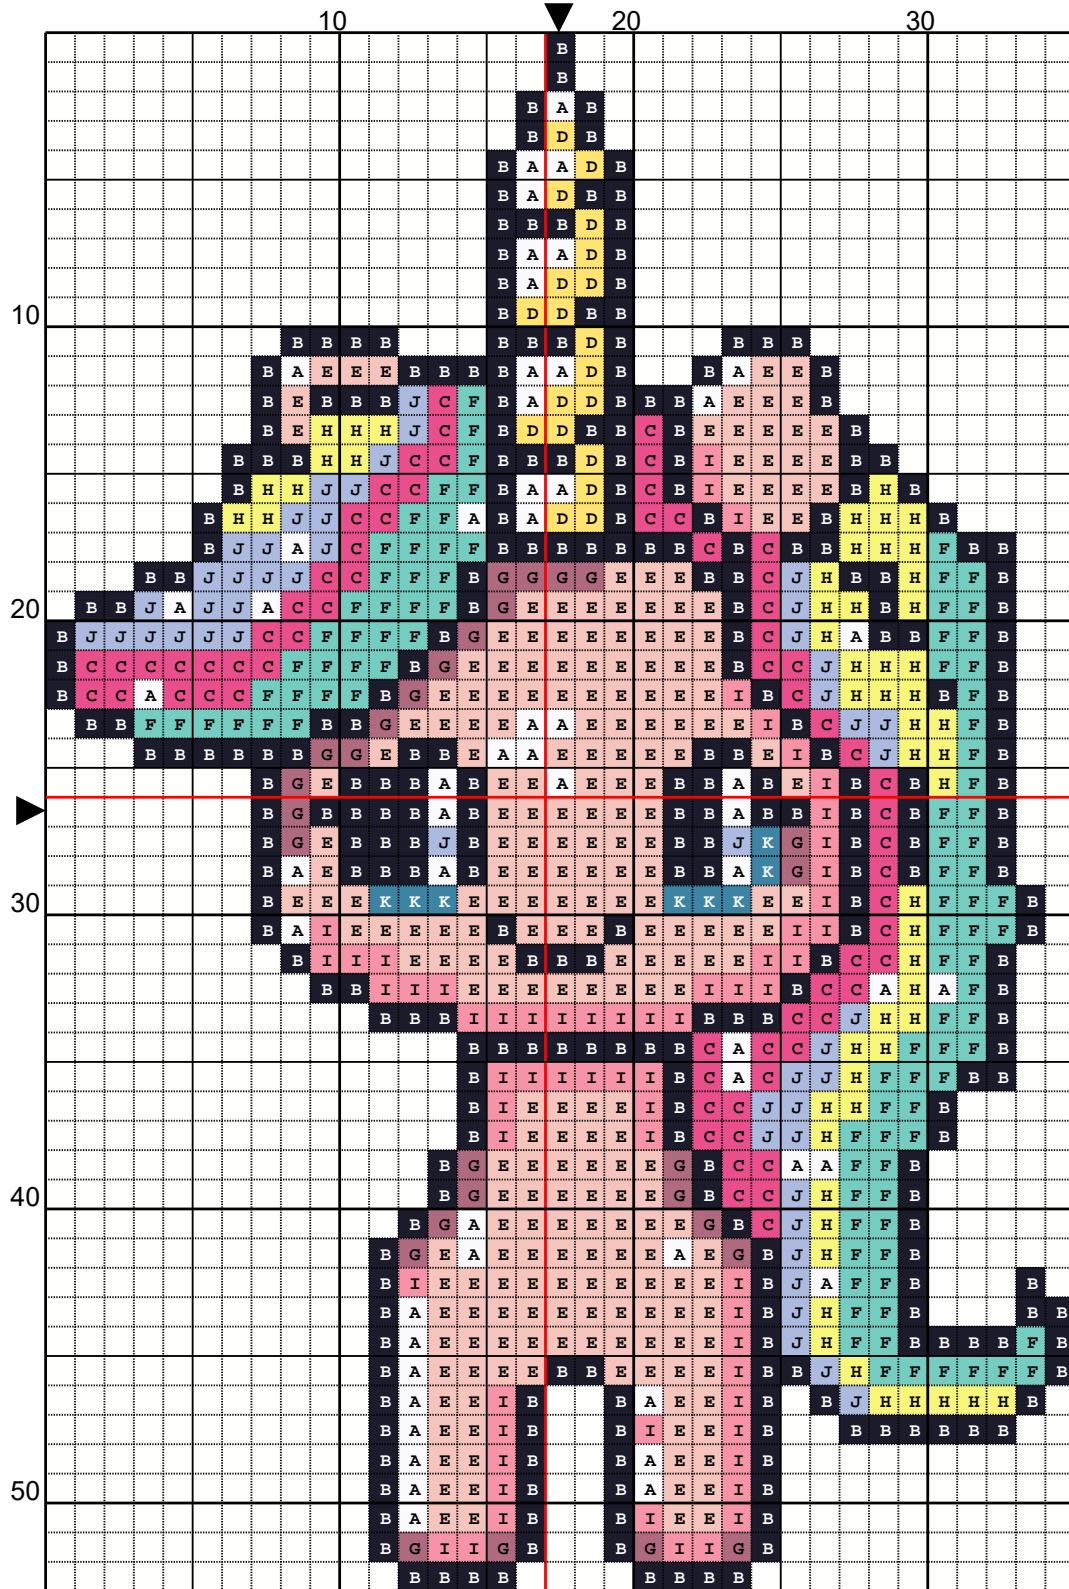

Whimsical Rainbow Haired Unicorn

A	DMC B5200	B	DMC 939	C	DMC 603	D	DMC 727	E	DMC 225
F	DMC 964	G	DMC 316	H	DMC 445	I	DMC 3326	J	DMC 3747
K	DMC 518								

Whimsical Rainbow Haired Unicorn

- | | | | | | | | | | |
|--|-----------|--|---------|--|---------|--|----------|--|----------|
| | DMC B5200 | | DMC 939 | | DMC 603 | | DMC 727 | | DMC 225 |
| | DMC 964 | | DMC 316 | | DMC 445 | | DMC 3326 | | DMC 3747 |
| | DMC 518 | | | | | | | | |

Copyright

©StitchDelve.com
14 ct 35x53 Stitches (6.3 x 9.6 cm) (2.5 x 3.8 in.)
Whimsical Rainbow Haired Unicorn

A DMCB5200
D DMC727
G DMC316
J DMC3747

B DMC939
E DMC225
H DMC445
K DMC518

C DMC603
F DMC964
I DMC3326